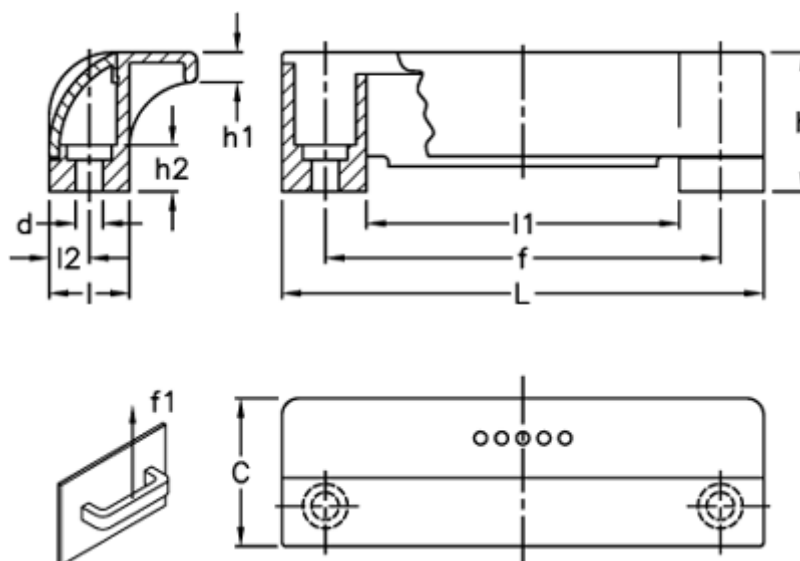

Article number: 23052651112
Description: E+G Guard safety handle
ESP.110-CH-C2

Measures

C	= 35	L	= 114
d	= 6.5	l ₁	= 74
f	= 93,5 +/-0,5	l ₂	= 9.5
F1 (N)	= 1050		
h	= 33		
h ₁	= 7		
h ₂	= 11		
l	= 19		